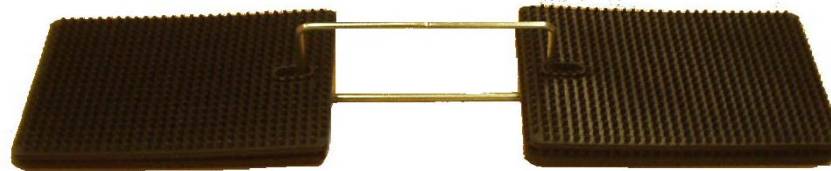

## The Ladder Mat - data sheet

**The Ladder Mat is a safety accessory to prevent ladders slipping on uneven, soft, smooth or sloping grounds.**

- Four mats made from heavy duty rubber matting
- Linked via heavy duty metal loop

The four mats can be used in different combinations depending on the ground conditions, i.e. A slope may require three mats to be used under one ladder stile.

RS article number 6693585