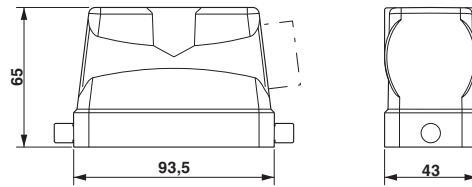

Technical data

Dimensions

Height	65 mm
Width	43 mm
Length	94 mm

Ambient conditions

Degree of protection of housing (IP)	IP65
Ambient temperature (operation)	-40 °C ... 125 °C

General

Note	For contact inserts HC-B16, BB32, BBB40, D40, DD72, HS6, M, K
Type	B16
Housing type	Sleeve housing
Locking type	for single locking latch
No. of cable outlets	1
Cable exit	Lateral
Screw connection	none
Type of the screw connection	1x M32
Housing material	Aluminum die-cast

Metal screw connection with cable bend protection and strain relief, thread length: 8 mm, cable sealing area: 18 - 27 mm, clamping area: 20 - 30 mm, SW 40, screw connection: M32

Plug for cable screw gland

Filler plugs - HC-M-BS-M32 - 1645862

Filler plug, metal, size: M32

Reducing adapter

Reducing adapter - REDUC-M-KV-M32/M25 - 1647637

Reducing adapter, metal, M32 to M25, including O-ring

Drawings

Housing - HC-B 16-TFL-N-O1STM32S - 1460109

Dimensioned drawing

Dimensional drawing

Phoenix Contact 2015 © - all rights reserved
<http://www.phoenixcontact.com>