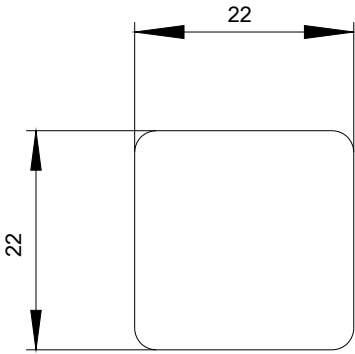

Installation/ mounting/ dimensions:

Height	mm	22
Width	mm	22

Accessories:

Material of accessory		Plastic
Mounting type of label		stick
Marking of the name plate for command devices		none
Shape of the name plate for command devices		Square
Color of the label		silver/black (plate/text)

Image database (product images, 2D dimension drawings, 3D models, device circuit diagrams, EPLAN macros, ...)

http://www.automation.siemens.com/bilddb/cax_de.aspx?mlfb=3SU19000AF810AA0&lang=en

last modified: