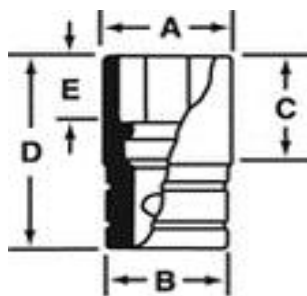

TW141A DATA SHEET

Square Drive:	1/2"
Size:	7/16"
Type:	Shallow
Style:	6-points
Finish:	Nickel Chrome
A:	11/16"
B:	29/32"
C:	7/8"
D:	1 1/2"
E:	11/32"

A = Socket End Dia.
B = Drive End Dia.
C = Bolt Clearance Depth
D = Length
E = Opening Depth