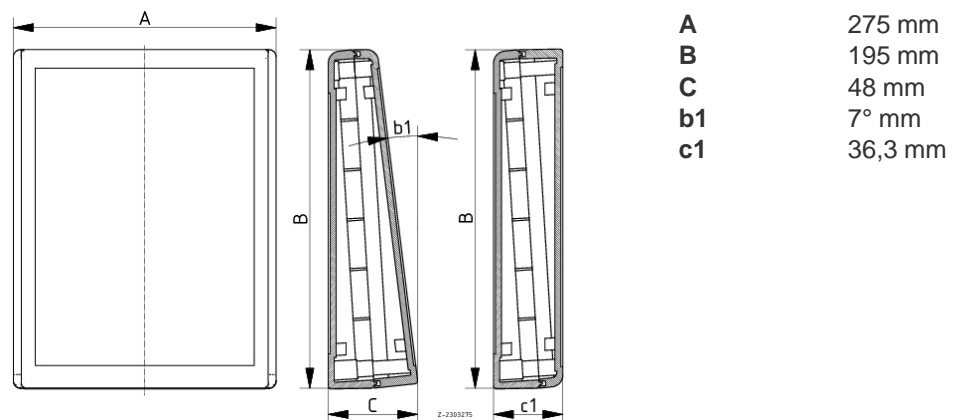

T 888 F

Futura
Desktop enclosure with membrane keypad area

Order no.: 47888200

Colour of enclosure group	Depending on the model: light grey, similar to RAL 7035 or black, similar to RAL 9005
Protection class	Depending on the model: IP 40/DIN EN 60529 or IP 54/DIN EN 60529
Enclosure material	ABS; for details see Technical Information
Note	IP 40; IP 54 on request Scope of delivery: Lid and base, screws, rubber feet

Technical drawings	3D product data in STEP format: Registration necessary Catalogue drawing in DXF format: 47888200_T-888-F.dxf (502 KB) Catalogue drawing in PDF format: 47888200_T-888-F.pdf (58 KB) Catalogue drawing in PDF format: 47888200_2301143.pdf (112 KB)
Chapter download	Futura_Portas_Bopult_GB.pdf (287 KB)