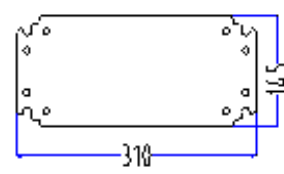

Product Datasheet

ENGLISH

S.S. Wall Box with Brackets/Chassis Plates

Drawings:

Top

Plate