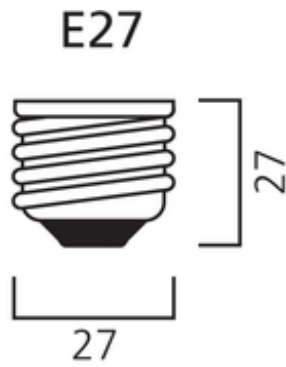

ToLEDo Ball

ToLEDo Ball Frosted 250LM E27 SL

0026949

Electrical data

kWh per 1000 hours burning time	4
Equivalent watt (W)	25
Watt (Rated) (W)	4
Watt (Nominal) (W)	4
Voltage (V)	220-240
Current (A)	0.024
Lamp power factor	0.7

Physical data

Weight (kg)	0.05
Lamp Length (mm) - C/L	79
Max. Lamp Diameter (mm) - D	45
Single packaging type	Box/Sleeve
Single package dimensions (L x W x H) (cm)	9.50 x 4.80 x 4.80
Inner package dimensions (L x W x H) (cm)	15.50 x 10.50 x 11.00
Inner package net weight (kg)	0.27
Outer package dimensions (L x W x H) (cm)	55.00 x 32.60 x 13.00

ToLEDo Ball

ToLEDo Ball Frosted 250LM E27 SL

0026949

TECHNICAL DRAWINGS

ENERGY LABEL

□