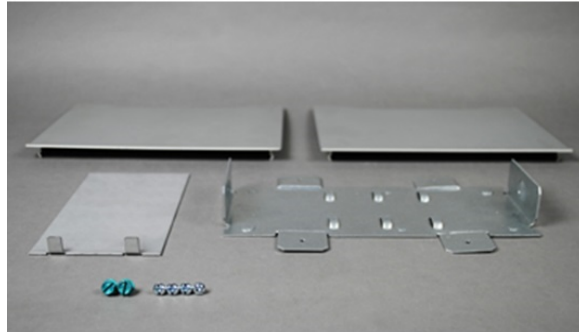

OFR Series Large Vista Transition

OFR89-VFL

For connection OFR Series Raceway to
Vista Architectural Columns.

features & benefits

specifications

General Info

Product Series: OFR
Component Type: Fittings & Accessories

Technical Information

Material: Steel
Capacity: Multiple Channel

Buy American Act Compliance

Country of Origin: UNITED-STATES-OF-AMERICA