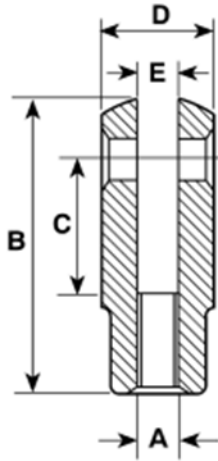

Datasheet

Steel Long Clevis

RS Stock number [312-0264](#)

Features

Material: Steel

Finish: Zinc Plated

Rod Connection Thread: M8 x 1.25mm

Dimensions (mm)											
Thread A	B	C	D	E	Ø F	G	Ø H	J	K	L	Ø M
M8x1.2 5	58	32	16	8.15/8. 30	8	12.0	14	48	47	19	8

Clevis

Clevis pin
-spring clip