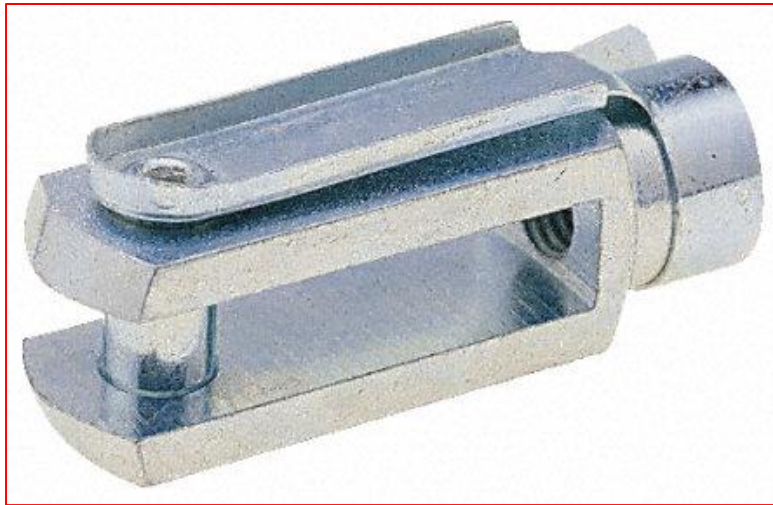

Datasheet

Steel Long Clevis

RS Stock number [312-0264](#)

Features

Material: Steel

Finish: Zinc Plated

Rod Connection Thread: M8 x 1.25mm

Dimensions (mm)											
Thread A	B	C	D	E	Ø F	G	Ø H	J	K	L	Ø M
M8x1.2 5	58	32	16	8.15/8. 30	8	12.0	14	48	47	19	8

Clevis

Clevis pin
-spring clip