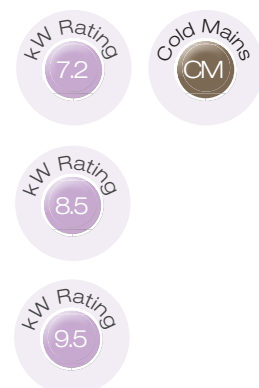

Key Features

- Available in 7.2kW, 8.5kW and 9.5kW
- Transferable terminal block and dual water pipe connection for left or right hand installation flexibility
- Push button start/stop for 'set and forget' operation
- Rotary power select
- Rotary temperature/flow control
- Power on and auto reset neon indicators
- Removable, easy clean inlet filter
- Flexi Kit™ accessories with sliding fixing bracket, ideal for replacements
- Hose, soap dish and 3 mode rub-clean shower head
- 2 year UK guarantee