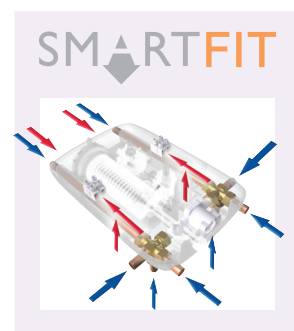

Xpressions

Designed with installers in mind, the innovative Xpressions is the ultimate replacement shower. With 8 water entry points and 6 cable entry points as well as flexible fit accessories, the Xpressions is an ideal choice for those that want a quick and easy installation.

Key Features

- Available in 7.2kW, 8.5kW and 9.5kW
- Transferable terminal block and dual water pipe connection for left or right hand installation flexibility
- Push button start/stop for 'set and forget' operation
- Rotary power select
- Rotary temperature/flow control
- Power on and auto reset neon indicators
- Removable, easy clean inlet filter
- Flexi Kit™ accessories with sliding fixing bracket, ideal for replacements
- Hose, soap dish and 3 mode rub-clean shower head
- 2 year UK guarantee

Technical Specification

- Operating water pressure 1-10 bar (15-150psi)
- Water connection - 15mm plain shank push fit or standard compression fittings
- Transferable terminal block for left or right hand electrical connection
- Smart Fit™ maximum connection options for power and water services
- Removable bottom section for ease of installation
- kW loading at 240V: 7.2 or 8.5 or 9.5
- Recommended cable sizes and fuse ratings:
7.2kW 6mm² 30 Amps
8.5kW 6 - 10mm² 40 Amps
9.5kW 10mm² 45 Amps