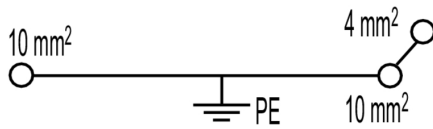

Data sheet

W-Series
WPE 10/ZR

Weidmüller Interface GmbH & Co. KG
Klingenbergstraße 16
D-32758 Detmold
Germany
Fon: +49 5231 1429-0
Fax: +49 5231 14292083
www.weidmueller.com

Drawings