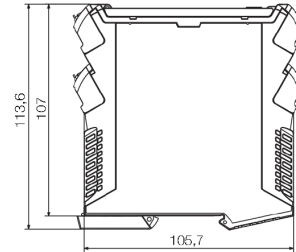

**ACT20P
ACT20P-CMT-30-AO-RC-S**

Weidmüller Interface GmbH & Co. KG
Klingenbergstraße 16
D-32758 Detmold
Germany
Fon: +49 5231 14-0
Fax: +49 5231 14-292083
www.weidmueller.com

Drawings