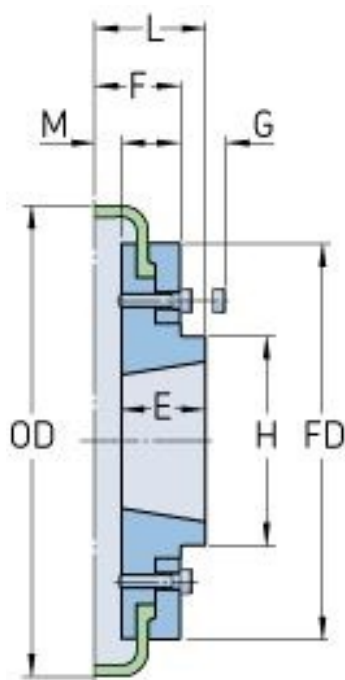

PHE F110HTBFLG

Size	110
Bushing no.	3020
Min. bore (mm)	25
Max. bore (mm)	75
Weight (kg)	11.7
E (mm)	51