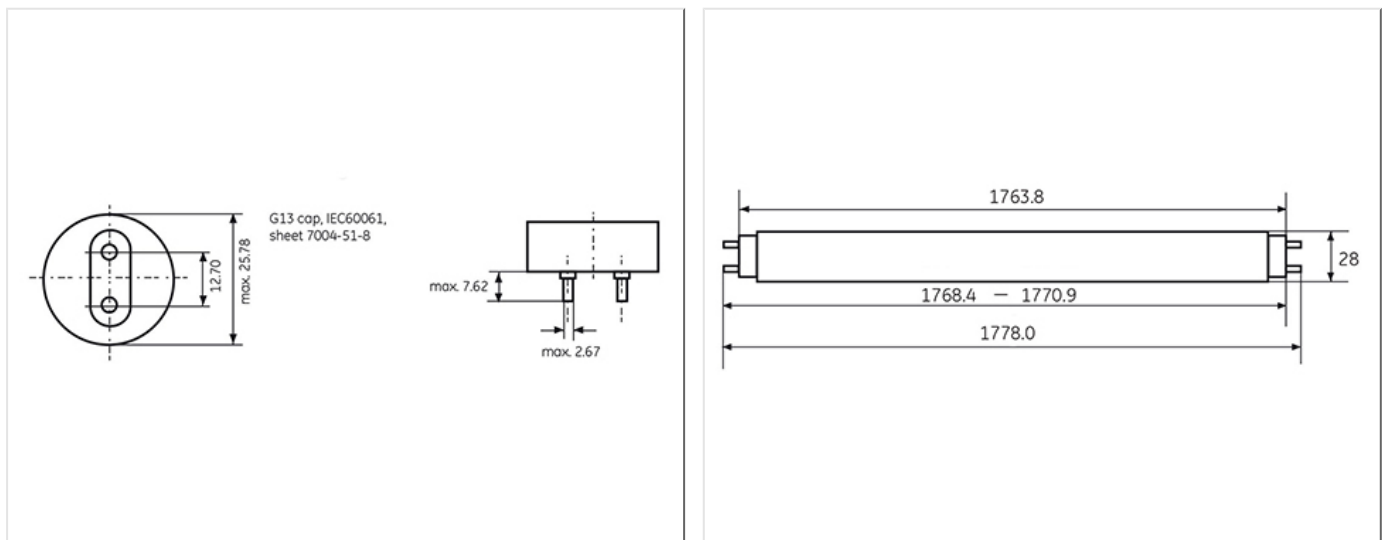

Electrical data

Design Ambient Temperature [°C]	25
Design Lamp ambient temperature [°C]	25
Starting ambient temperature range	-15
Dimming Capability	Yes
Nominal power [W]	70

Logistic data

DUN Code	10043168625736
EAN Code	0043168394529
Pack Quantity	25
Layer quantity	150 Special
Pallet quantity EUR (PC)	720
Pallet quantity UK (PC)	960
Outer case size	1810 x 160 x 150 (mm)
Product status	Available

Technical drawing