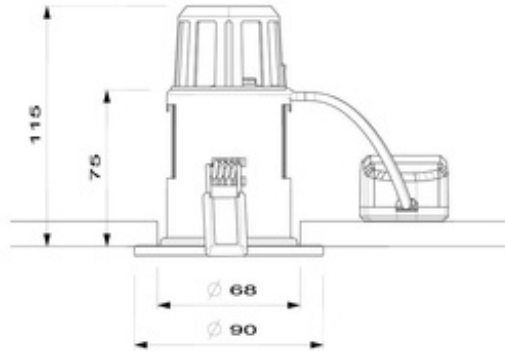

SylFire LED

SYLFIRE LED WHITE FIX 3000K DIMMABLE DC

0059801

TECHNICAL DRAWINGS

ENERGY LABEL

SYLVANIA 0059801

This luminaire is sold with a bulb of the energy class: