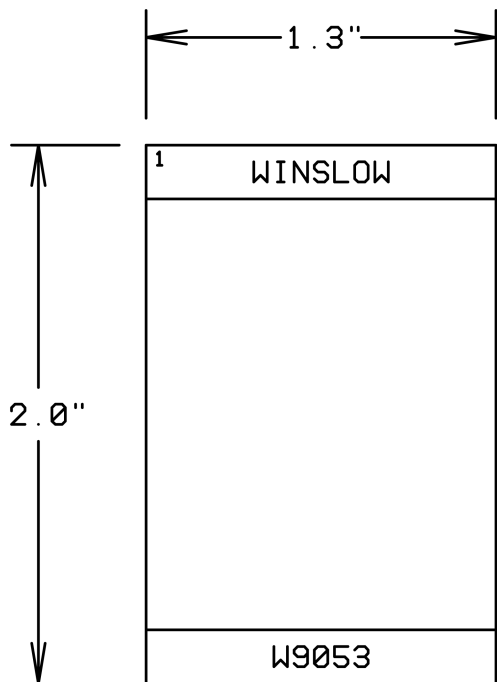

WINSLOW ADAPTICS LTD.

W9051 PLCC 44 PROGRAMMER ADAPTER

SUPPORTED DEVICES

AT90S4434

AT90S8535