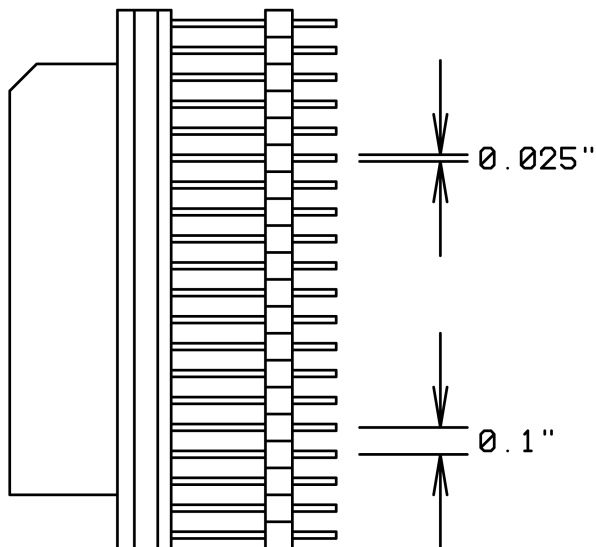

WINSLOW ADAPTICS LTD.

W9051 PLCC 44 PROGRAMMER ADAPTER

SUPPORTED DEVICES

AT90S4434

AT90S8535