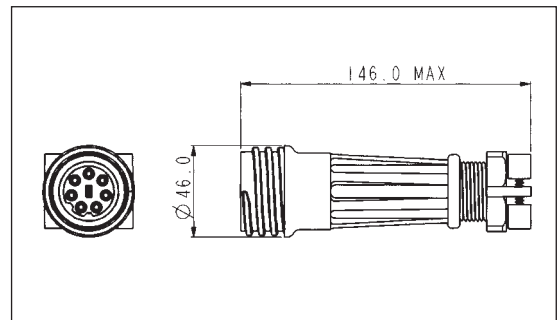

900 Series Buccaneer®

PX0911/xx/x

PXA911/xx/x

- Flex cable connector
- Positive, fast acting locking ring - can be turned with a gloved hand
- Mates with cable or panel styles
- Plug or socket versions
- PX0 Series 13-15mm cable dia. as standard, 7-13mm with additional gland pack
- PXA Series 20-22mm cable dia. as standard, 14-20mm with additional gland pack
- Strain Relief Clamp (PXA Series only)

Flex Cable

Standard Cable	Large Cable	Description	Standard Cable	Large Cable	Description
PX0911/02/P	PXA911/02/P	2 pole Plug	PX0911/02/S	PXA911/02/S	2 pole Socket
PX0911/03/P	PXA911/03/P	3 pole Plug	PX0911/03/S	PXA911/03/S	3 pole Socket
PX0911/04/P	PXA911/04/P	4 pole Plug	PX0911/04/S	PXA911/04/S	4 pole Socket
PX0911/05/P	PXA911/05/P	5 pole Plug	PX0911/05/S	PXA911/05/S	5 pole Socket
PX0911/07/P	PXA911/07/P	7 pole Plug	PX0911/07/S	PXA911/07/S	7 pole Socket

PX0921/xx/x

PXA921/xx/x

- In-line flex cable connector
- Mates with PX0911/xx/x and PXA911/xx/x connectors
- Plug or socket versions
- PX0 Series 13-15mm cable dia. as standard, 7-13mm with additional gland pack
- PXA Series 20-22mm cable dia. as standard, 14-20mm with additional gland pack
- Strain Relief Clamp (PXA Series only)

In-Line Flex Cable

Standard Cable	Large Cable	Description	Standard Cable	Large Cable	Description
PX0921/02/P	PXA921/02/P	2 pole Plug	PX0921/02/S	PXA921/02/S	2 pole Socket
PX0921/03/P	PXA921/03/P	3 pole Plug	PX0921/03/S	PXA921/03/S	3 pole Socket
PX0921/04/P	PXA921/04/P	4 pole Plug	PX0921/04/S	PXA921/04/S	4 pole Socket
PX0921/05/P	PXA921/05/P	5 pole Plug	PX0921/05/S	PXA921/05/S	5 pole Socket
PX0921/07/P	PXA921/07/P	7 pole Plug	PX0921/07/S	PXA921/07/S	7 pole Socket