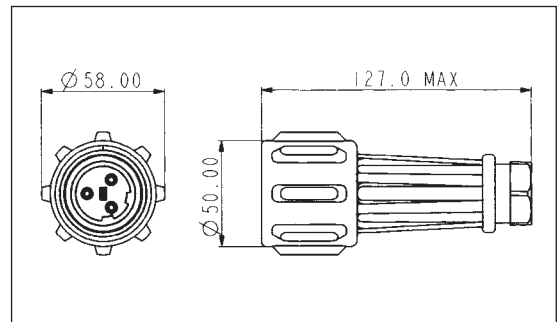

900 Series Buccaneer®

PX0911/xx/x

PXA911/xx/x

- Flex cable connector
- Positive, fast acting locking ring - can be turned with a gloved hand
- Mates with cable or panel styles
- Plug or socket versions
- PX0 Series 13-15mm cable dia. as standard, 7-13mm with additional gland pack
- PXA Series 20-22mm cable dia. as standard, 14-20mm with additional gland pack
- Strain Relief Clamp (PXA Series only)

Flex Cable

Standard Cable	Large Cable	Description	Standard Cable	Large Cable	Description
PX0911/02/P	PXA911/02/P	2 pole Plug	PX0911/02/S	PXA911/02/S	2 pole Socket
PX0911/03/P	PXA911/03/P	3 pole Plug	PX0911/03/S	PXA911/03/S	3 pole Socket
PX0911/04/P	PXA911/04/P	4 pole Plug	PX0911/04/S	PXA911/04/S	4 pole Socket
PX0911/05/P	PXA911/05/P	5 pole Plug	PX0911/05/S	PXA911/05/S	5 pole Socket
PX0911/07/P	PXA911/07/P	7 pole Plug	PX0911/07/S	PXA911/07/S	7 pole Socket

PX0921/xx/x

PXA921/xx/x

- In-line flex cable connector
- Mates with PX0911/xx/x and PXA911/xx/x connectors
- Plug or socket versions
- PX0 Series 13-15mm cable dia. as standard, 7-13mm with additional gland pack
- PXA Series 20-22mm cable dia. as standard, 14-20mm with additional gland pack
- Strain Relief Clamp (PXA Series only)

In-Line Flex Cable

Standard Cable	Large Cable	Description	Standard Cable	Large Cable	Description
PX0921/02/P	PXA921/02/P	2 pole Plug	PX0921/02/S	PXA921/02/S	2 pole Socket
PX0921/03/P	PXA921/03/P	3 pole Plug	PX0921/03/S	PXA921/03/S	3 pole Socket
PX0921/04/P	PXA921/04/P	4 pole Plug	PX0921/04/S	PXA921/04/S	4 pole Socket
PX0921/05/P	PXA921/05/P	5 pole Plug	PX0921/05/S	PXA921/05/S	5 pole Socket
PX0921/07/P	PXA921/07/P	7 pole Plug	PX0921/07/S	PXA921/07/S	7 pole Socket