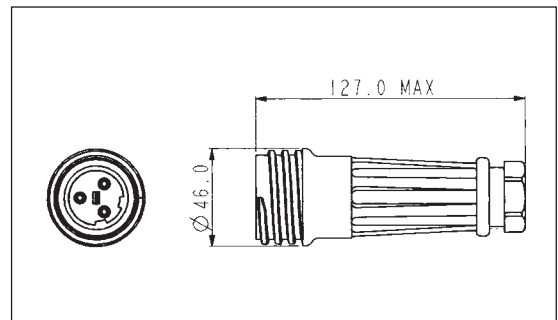

900 Series Buccaneer®

PX0911/xx/x

PXA911/xx/x

- Flex cable connector
- Positive, fast acting locking ring - can be turned with a gloved hand
- Mates with cable or panel styles
- Plug or socket versions
- PX0 Series 13-15mm cable dia. as standard, 7-13mm with additional gland pack
- PXA Series 20-22mm cable dia. as standard, 14-20mm with additional gland pack
- Strain Relief Clamp (PXA Series only)

Flex Cable

Standard Cable	Large Cable	Description	Standard Cable	Large Cable	Description
PX0911/02/P	PXA911/02/P	2 pole Plug	PX0911/02/S	PXA911/02/S	2 pole Socket
PX0911/03/P	PXA911/03/P	3 pole Plug	PX0911/03/S	PXA911/03/S	3 pole Socket
PX0911/04/P	PXA911/04/P	4 pole Plug	PX0911/04/S	PXA911/04/S	4 pole Socket
PX0911/05/P	PXA911/05/P	5 pole Plug	PX0911/05/S	PXA911/05/S	5 pole Socket
PX0911/07/P	PXA911/07/P	7 pole Plug	PX0911/07/S	PXA911/07/S	7 pole Socket

PX0921/xx/x

PXA921/xx/x

- In-line flex cable connector
- Mates with PX0911/xx/x and PXA911/xx/x connectors
- Plug or socket versions
- PX0 Series 13-15mm cable dia. as standard, 7-13mm with additional gland pack
- PXA Series 20-22mm cable dia. as standard, 14-20mm with additional gland pack
- Strain Relief Clamp (PXA Series only)

In-Line Flex Cable

Standard Cable	Large Cable	Description	Standard Cable	Large Cable	Description
PX0921/02/P	PXA921/02/P	2 pole Plug	PX0921/02/S	PXA921/02/S	2 pole Socket
PX0921/03/P	PXA921/03/P	3 pole Plug	PX0921/03/S	PXA921/03/S	3 pole Socket
PX0921/04/P	PXA921/04/P	4 pole Plug	PX0921/04/S	PXA921/04/S	4 pole Socket
PX0921/05/P	PXA921/05/P	5 pole Plug	PX0921/05/S	PXA921/05/S	5 pole Socket
PX0921/07/P	PXA921/07/P	7 pole Plug	PX0921/07/S	PXA921/07/S	7 pole Socket