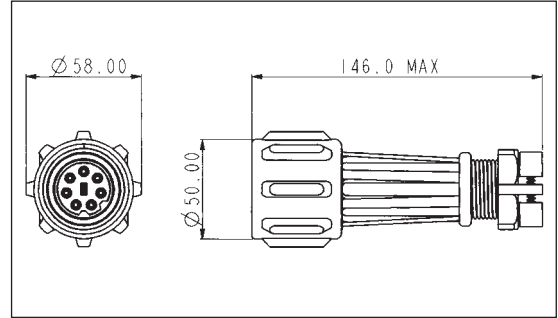

900 Series Buccaneer®

PX0911/xx/x

PXA911/xx/x

- Flex cable connector
- Positive, fast acting locking ring - can be turned with a gloved hand
- Mates with cable or panel styles
- Plug or socket versions
- PX0 Series 13-15mm cable dia. as standard, 7-13mm with additional gland pack
- PXA Series 20-22mm cable dia. as standard, 14-20mm with additional gland pack
- Strain Relief Clamp (PXA Series only)

Flex Cable

Standard Cable	Large Cable	Description	Standard Cable	Large Cable	Description
PX0911/02/P	PXA911/02/P	2 pole Plug	PX0911/02/S	PXA911/02/S	2 pole Socket
PX0911/03/P	PXA911/03/P	3 pole Plug	PX0911/03/S	PXA911/03/S	3 pole Socket
PX0911/04/P	PXA911/04/P	4 pole Plug	PX0911/04/S	PXA911/04/S	4 pole Socket
PX0911/05/P	PXA911/05/P	5 pole Plug	PX0911/05/S	PXA911/05/S	5 pole Socket
PX0911/07/P	PXA911/07/P	7 pole Plug	PX0911/07/S	PXA911/07/S	7 pole Socket

PX0921/xx/x

PXA921/xx/x

- In-line flex cable connector
- Mates with PX0911/xx/x and PXA911/xx/x connectors
- Plug or socket versions
- PX0 Series 13-15mm cable dia. as standard, 7-13mm with additional gland pack
- PXA Series 20-22mm cable dia. as standard, 14-20mm with additional gland pack
- Strain Relief Clamp (PXA Series only)

In-Line Flex Cable

Standard Cable	Large Cable	Description	Standard Cable	Large Cable	Description
PX0921/02/P	PXA921/02/P	2 pole Plug	PX0921/02/S	PXA921/02/S	2 pole Socket
PX0921/03/P	PXA921/03/P	3 pole Plug	PX0921/03/S	PXA921/03/S	3 pole Socket
PX0921/04/P	PXA921/04/P	4 pole Plug	PX0921/04/S	PXA921/04/S	4 pole Socket
PX0921/05/P	PXA921/05/P	5 pole Plug	PX0921/05/S	PXA921/05/S	5 pole Socket
PX0921/07/P	PXA921/07/P	7 pole Plug	PX0921/07/S	PXA921/07/S	7 pole Socket