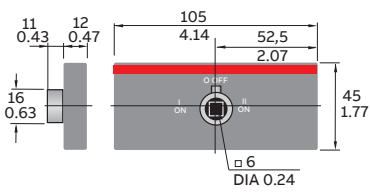

—
INSTALLATION INSTRUCTION

Conversion kit

Change-over switch mechanism

OWC6D80

OWC6D80

OWC6D80

Plastic hammer

Contact us