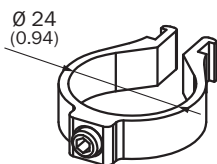

Dimensional drawing (Dimensions in mm (inch))