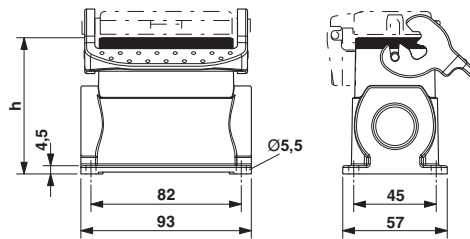

Technical data

Dimensions

Height	74 mm
Width	57 mm
Length	93 mm

Ambient conditions

Degree of protection of housing (IP)	IP65
Ambient temperature (operation)	-40 °C ... 125 °C

General

Type	B10
Housing type	Box mounting bases
Locking type	With single locking latch
No. of cable outlets	2
Cable exit	Lateral
Screw connection	none
Type of the screw connection	2x Pg21
Housing material	Aluminum die-cast

Cable gland - G-INSEC-PG21-M68N-NNES-S - 1411200

Cable gland, Cable gland material: Brass, nickel-plated, External cable diameter 13 mm ... 18 mm, Shielding: Yes, Connecting thread: Pg21, Color: silver

Plug for cable screw gland

Filler plugs - HC-BS-PG21 - 1674529

Filler plugs, for Pg screw connections, type Pg21

Drawings

Housing - HC-B 10-SML-74/O2PG21 - 1677652

Dimensional drawing

Dimensional drawing; h = 74 mm