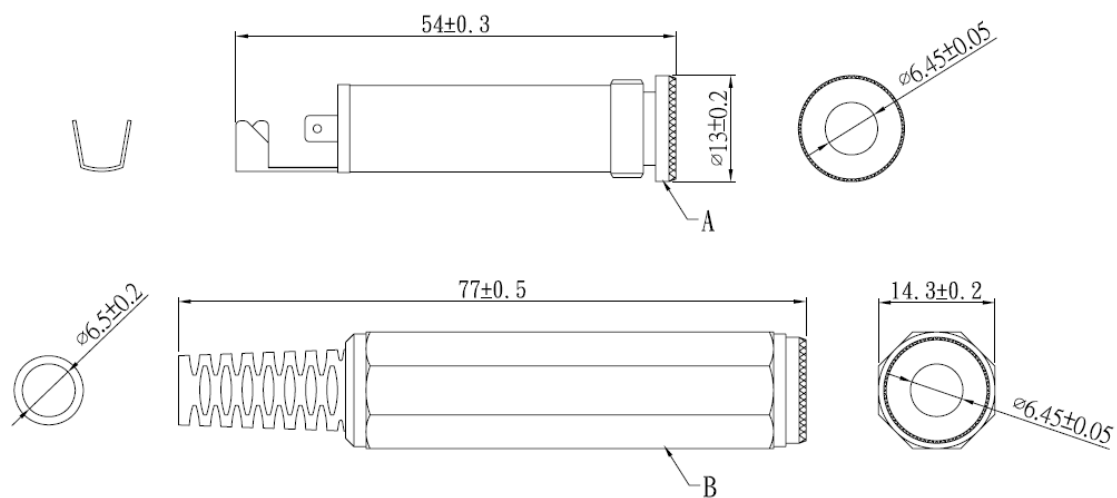

Datasheet

2 Way Commercial Line Jack Socket 1/4in

RS Stock [392-637](#)

Dimensions: mm

Specifications

Body Orientation: Straight
Contact Material: Brass
Contact Plating: Nickel
Gender: Female
Housing Material: PE
Mounting Type: Cable Mount
Size: 6.35mm
Type: Socket