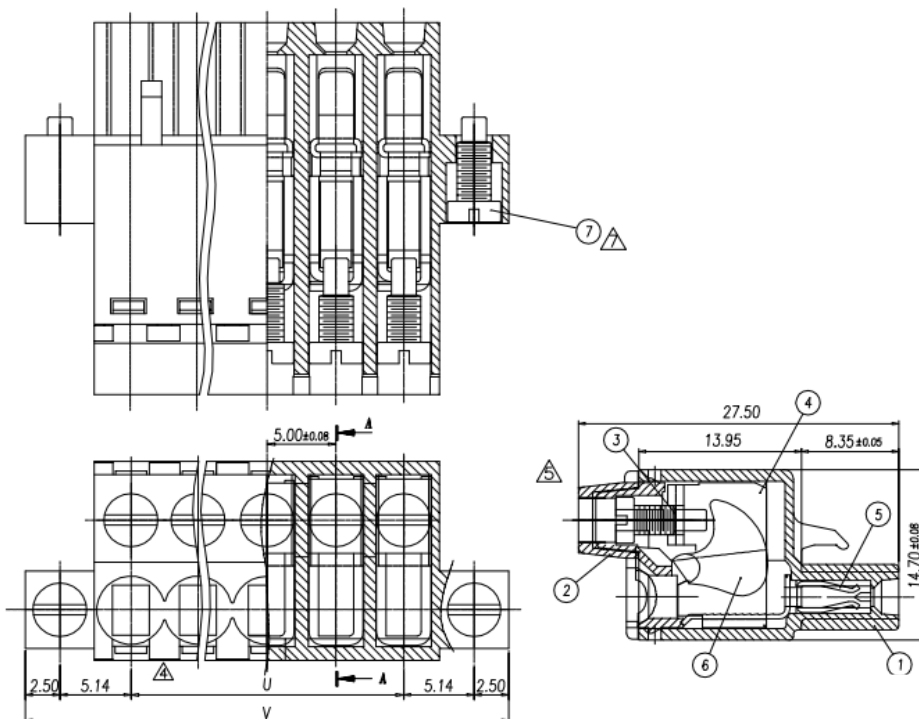

Datasheet

New 5.0mm Plug Straight with Flanges 15A

RS Stock 874-4834

Dimensions: (mm)

ENGLISH

Specifications

- Rating: 300 14A
- Pitch: 5.00mm
- Insulation Withstands Voltage: AC 2000V / Min
- Insulation Resistance: 1000M Ω or more at DC500V
- Using temperature range: -40°C~ + 105°C
- Screw Torque Value: 5kgf-cm
- Suitable Electric Wire: 24~12 AWG

Material

- Housing: Green
- End Cover: Green
- Screw: M2.5 Zn Plated
- Wire Cage: Zn Plated
- Clamp: Tin Plated
- Cam: Zn Plated
- Screw: M2.5 Zn Plated