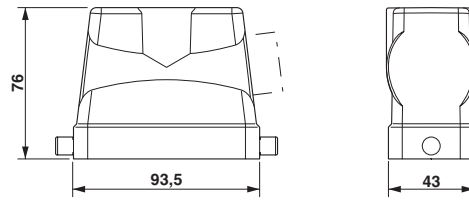

Housing - HC-B 16-TFL-H-O1PG29S - 1460121

Dimensioned drawing

Dimensional drawing

Phoenix Contact 2015 © - all rights reserved
<http://www.phoenixcontact.com>