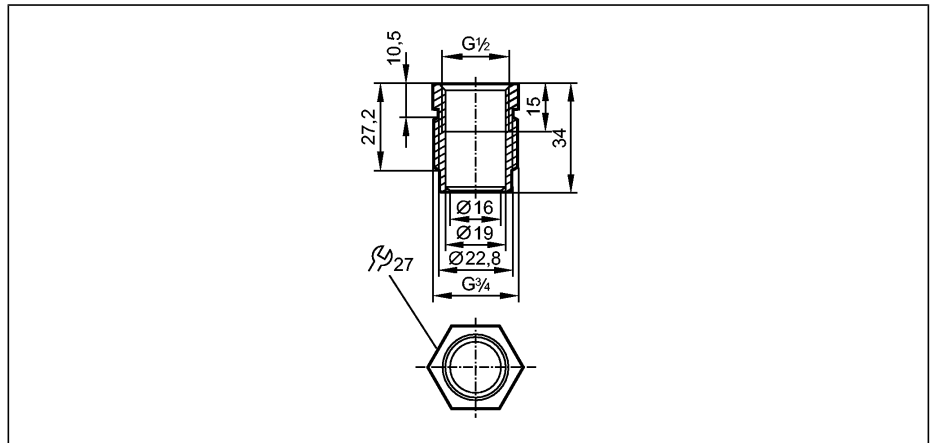

Accessories

E43302
G 3/4
Tuning fork adapter

Made in Germany

EHEDG Certified

Surface characteristics Ra / Rz	0.4 / 4 **)
Housing materials	stainless steel 316L / 1.4435
Weight [kg]	0.102
Remarks	**) areas in contact with the medium