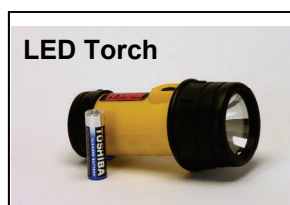

Model	Light Output	Duration Hours	Power Source	Focusing	Power Control	Dimensions mm	Weight gms	Colour
P5	90 Lumens 130 Metres	3	1 x AA	Spot/ Flood	No	124 x 25	84	Black/Titanium
P7	200 Lumens 220 Metres	64	4 x AAA	Spot/ Flood	Yes	135 x 37	196	Black/Titanium
T7	200 Lumens 220 Metres	64	4 x AAA	Spot/ Flood	Yes	137 x 37	192	Black
X21	950 Lumens 535 Metres	244	4 x D	Spot/ Flood	Yes	400 x 195	1440	Black
Police Tech Focus	105 Lumens 200 Metres	50	3 x AAA	Spot/ Flood	No	129 x 32	144	Black/Titanium/ Cobalt Blue
P5R	210 Lumens 175 Metres	7	Rechargeable	Spot/ Flood	Yes	105 x 26	180	Black
X21R	1270 Lumens 750 Metres	100	Rechargeable	Spot/ Flood	Yes	400 x 195	1440	Black

Key Ring Torches

K3	14 Lumens 30 Metres	50	4 x AG13	Spot/ Flood	No	68 x 20	34	Black/Titanium
P3	16 Lumens 31 Metres	6	1 x AAA	Spot/ Flood	No	94 x 20	42	Black/Titanium

General Purpose LED Torch

A very cost effective LED Torch designed for general use. Tough plastic waterproof construction featuring rubberised lens and end cap protection. Anti-roll design with integral metal hanging hook

LED Torch	25 hours 40 Metres	200	4 x AA	Fixed Focus	No	130 x 60	232	Yellow

ATEX - For Hazardous Area Torches and Floodlights please see ATEX section ON our website.

Accessories available - please see website or ring our sales office for details.