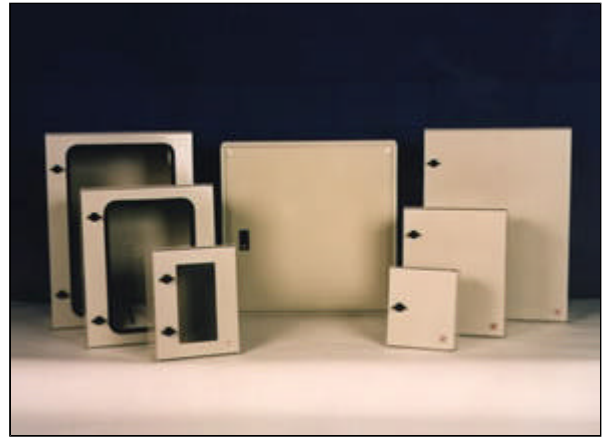

**EX-STOCK 3 DAY DELIVERY FREE OF CHARGE (UK)**  
**For Fast Friendly Service and Competitive Pricing Contact Us Now**

**IBIZA**

IP-55 wall mounting, powder coated RAL7032 steel enclosures.  
 Reversible door fitting for left or right hand opening.  
 DIN double bar locks supplied as standard.  
 Internal door mounting accessory profile as standard from 500x400mm.  
 Large single entry plate equals Width less 45mm and Depth less 70mm.  
 Mounting plate fitting supplied with enclosure.

Type	H x W x Dmm	Type	H x W x Dmm	Steel Mounting Plates
IB-2520/150	250x200x150	IB-54/200	500x400x200	IBPM-2520
IB-3025/150	300x250x150	IB-54/250	500x400x250	IBPM-3025
IB-33/150	300x300x150	IB-64/200	600x400x200	IBPM-33
IB-33/200	300x300x200	IB-64/250	600x400x250	IBPM-34
IB-34/200	300x400x200	IB-65/200	600x500x200	IBPM-44
IB-43/150	400x300x150	IB-66/250	600x600x250	IBPM-54
IB-43/200	400x300x200	IB-75/250	700x500x250	IBPM-64
IB-44/150	400x400x150	IB-86/250	800x600x250	IBPM-65
IB-44/200	400x400x200	IB-86/300	800x600x300	IBPM-66
IB-54/150	500x400x150	IB-108/300	1000x800x300	IBPM-75
		Other sizes available		IBPM-86
				IBPM-108

External Mounting Brackets - IBPF

Metal Barrel Key Lock - IB-CLL

**MINIPOL**

IP-65 wall mounting GRP moulded enclosures.  
 Colour RAL 9002.  
 Supplied standard with DIN double bar locks and external mounting brackets.  
 Options of plain or glazed door.