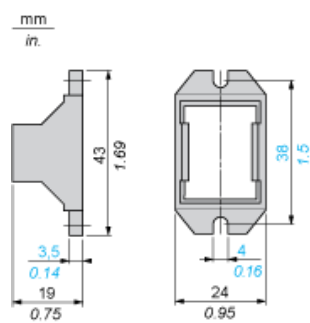

## Complementary

Accessory / separate part destination	Zelio Relay RXM
Product compatibility	All relays RXM RPM2...
Product weight	0.002 kg

## Environment

RoHS EUR status	Compliant
RoHS EUR conformity date	0801

Mounting Adapter with Fixing Lugs for Panel

Dimensions

Mounting Adapter for Panel