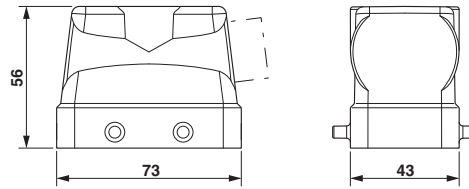

Housing - HC-B 10-TFQ-N-O1PG16S - 1460068

Dimensioned drawing

Dimensional drawing

Phoenix Contact 2015 © - all rights reserved
<http://www.phoenixcontact.com>