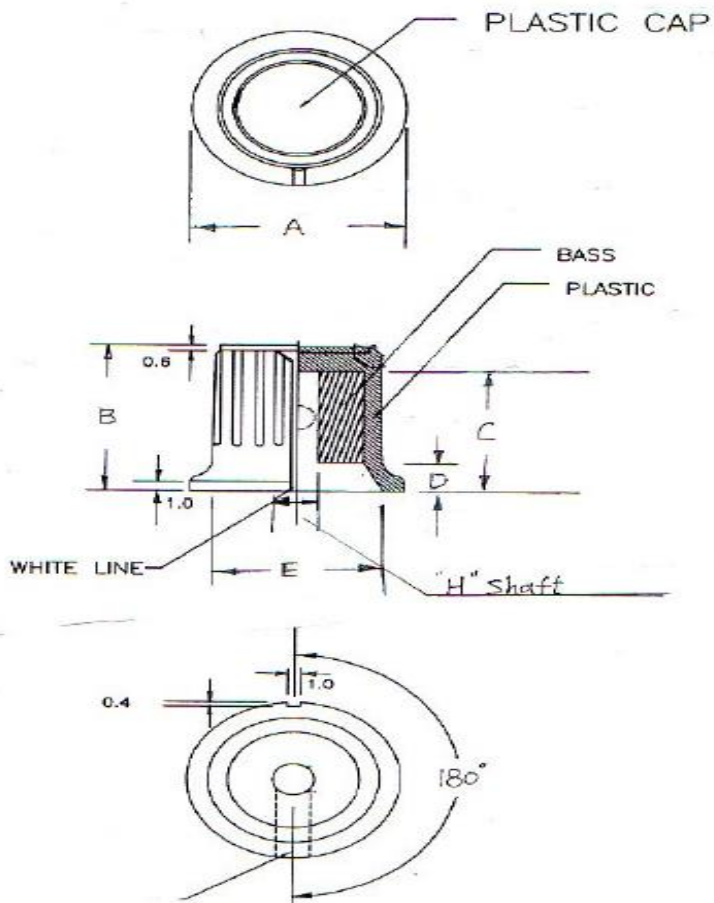

ENGLISH

Datasheet

RS Pro Potentiometer Knob, Body: Black, Dia. 11.6mm with a White Indicator, 3.175mm Shaft

RS Stock No: 259-6812

Product Details

Knobs moulded from ABS with a matt black finish, hexagonal grub screw fixing

Available in diameters of 11.6, 16.2, 21 or 28mm, with red, black or grey caps.

Specifications

P/N	A	B	C	D	E
CP-LB12-#H	11.6	10.4	9.4	2.8	7.5
CP-LB16-#H	16.0	15.0	12.0	3.8	12.0
CP-LB21-#H	21.0	17.0	14.8	2.4	15.9
CP-LB28-#H	28.0	15.8	13.0	3.0	21.6

Color: 1:RED 5:GREY 6:BLACK
 H Shaft: 1D:3.2 2D:6.4 6D:6.0

CP-LB12-1-1D

CP-LB16-5-2D

CP-LB21-6-6D

CP-LB28-1-2D