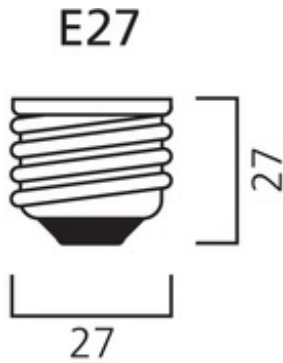

Mini-Lynx Fast-Start

ML FAST-START 827 E27 20W SLV

0035123

TECHNICAL DRAWINGS