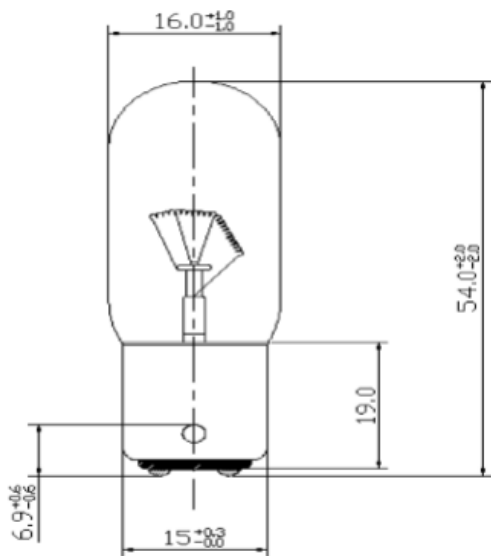

Datasheet

Clear Filament Indicator Lamp

RS Stock number [360-7496](#)

Dimensions: (mm)

Specifications

Structure		Design Characteristics	
Bulb Type	T16	Voltage	24V
Bulb Diameter	16±1mm	Amperage	208mA±10%
Length	54±2mm	Filament Type	Vacuum Type C-2V
Base Type	BA15D/19 Ni	Wattage	5W
		Life Hours	2000Hrs