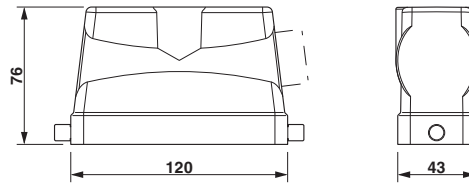

Housing - HC-B 24-TFL-H-O1PG21S - 1460206

Dimensioned drawing

Dimensional drawing

Phoenix Contact 2015 © - all rights reserved
<http://www.phoenixcontact.com>