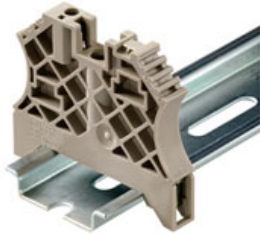

**P-series
PRV 8 BL 35X7.5 RT/WS**

Weidmüller Interface GmbH & Co. KG
Klingenbergstraße 16
D-32758 Detmold
Germany
Fon: +49 5231 14-0
Fax: +49 5231 14-292083
www.weidmueller.com

Accessories

for TS 35 terminal rail

Weidmüller's range of products includes end brackets that guarantee a permanent, reliable mounting on the terminal rail and prevent sliding. Versions with and without screws are available. The end brackets include marking options, also for group markers, and also a test plug holder.

General ordering data

Type	Order No.	Version	GTIN (EAN)	Qty.
ZEW 35/2 SW	1162610000	Accessories, End bracket	4032248962716	20 pc(s).

Cross-connector

Cross-connector for bridging connections in the RIDERSERIES RCI

General ordering data

Type	Order No.	Version	GTIN (EAN)	Qty.
SRC-I QV P	8870840000	RIDERSERIES RCI, Cross-connector, No. of contacts: 2, Continuous current: 12 A	4032248631681	10 pc(s).