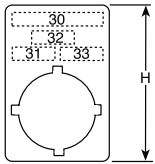

Legend plates for three position selector switches 22mm

H = 39 mm

H = 39 mm

H = 44.5 mm

Engraved fixed legend plates, with symbols ①

Of silvergrey aluminum

Symbol/Text

Pos. 31	Pos. 32	Pos. 33	Catalog number
I	○	II	SK 615 550-81
←	○	→	SK 615 562-82
→	○	→→	SK 615 562-83

Blank	39mm	SK 615 540-1
	44.5mm	SK 615 541-1

① Text height 3 mm. Only the initial character is upper case unless other is stated.