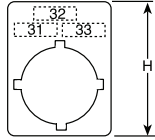

Legend plates for three position selector switches 22mm

H = 39 mm

H = 39 mm

H = 44.5 mm

Engraved fixed legend plates, with symbols ①

Of silvergrey aluminum

Symbol/Text

Pos. 31	Pos. 32	Pos. 33	Catalog number
I	○	II	SK 615 550-81
←	○	→	SK 615 562-82
→	○	→→	SK 615 562-83

Blank	39mm	SK 615 540-1
	44.5mm	SK 615 541-1

① Text height 3 mm. Only the initial character is upper case unless other is stated.