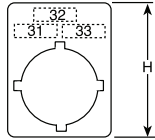

Legend plates for three position selector switches 22mm

H = 39 mm

H = 39 mm

H = 44.5 mm

Engraved fixed legend plates, with symbols ①

Of silvergrey aluminum

Symbol/Text

Pos. 31	Pos. 32	Pos. 33	Catalog number
I	○	II	SK 615 550-81
←	○	→	SK 615 562-82
→	○	→→	SK 615 562-83

Blank	39mm	SK 615 540-1
	44.5mm	SK 615 541-1

① Text height 3 mm. Only the initial character is upper case unless other is stated.