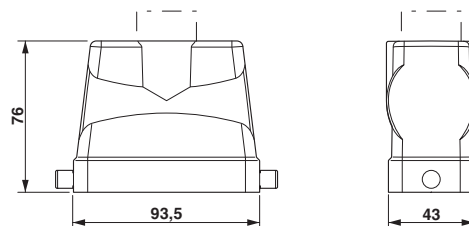

Technical data

Dimensions

Height	76 mm
Width	43 mm
Length	94 mm

Ambient conditions

Degree of protection of housing (IP)	IP65
Ambient temperature (operation)	-40 °C ... 125 °C

General

Note	For contact inserts HC-B16, BB32, BBB40, D40, DD72, HS6, M, K
Type	B16
Housing type	Sleeve housing
Locking type	for single locking latch
No. of cable outlets	1
Cable exit	Straight
Screw connection	none
Type of the screw connection	1x M40
Housing material	Aluminum die-cast

Cable gland - HC-M-KV-Z-M40 - 1646175

Metal screw connection with strain relief clamp, thread length: 8 mm, cable sealing area: 24 - 33 mm, clamping area: 26 - 36 mm, SW 50, screw connection: M40

Plug for cable screw gland

Filler plugs - HC-M-BS-M40 - 1645875

Filler plug, metal, size: M40

Reducing adapter

Reducing adapter - REDUC-M-KV-M40/M32 - 1647640

Reducing adapter, M40 on M32, incl. O-ring

Drawings

Dimensioned drawing

Dimensional drawing