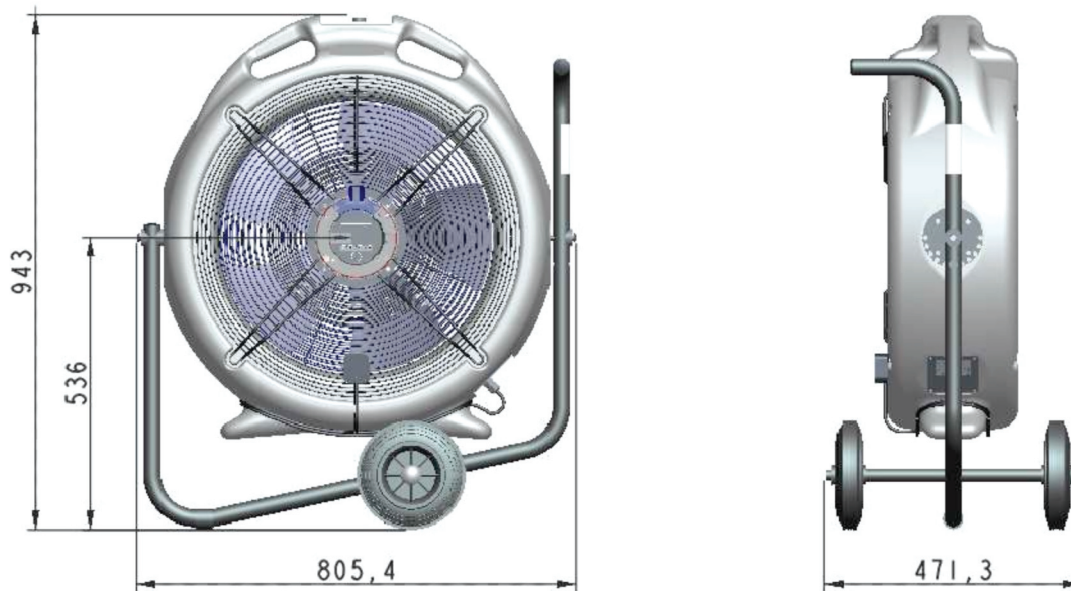

Dimensions

Standards:

The ec aura range is RoHS compliant and CE marked.