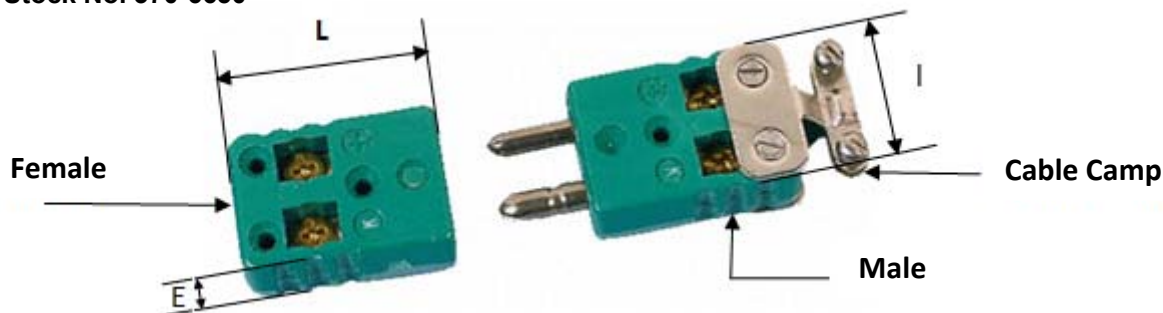

Data sheet CONNECTOR TC

RS Stock No. 370-6650

ENGLISH

THERMOCOUPLE CONNECTOR	
MAXIMAL TEMPERATURE :	
<ul style="list-style-type: none"> Standard : 200°C Hight Temperature (HT) : 420°C 	
USE : Connector for thermocouple with quick connection without screwing (jab in)	
COLORS :	
<ul style="list-style-type: none"> <u>Standard :</u> <ul style="list-style-type: none"> K : Green J : Black S : Orange <u>High Temperature :</u> <ul style="list-style-type: none"> Red 	
DIMENSIONS : L = 33.34 mm; I = 25.4 mm; E = 12.7 mm	
OPTIONS : Cable camp	

Other Dimension :

Type \	J	K	S
Male			
Standard	334-2694	334-2672	
Standard HT		370-6650	370-6666

Type \	J	K	S
Female			
Standard	334-2717	334-2701	
Standard HT		370-6672	370-6694

	Code
Cable camp	334-6393