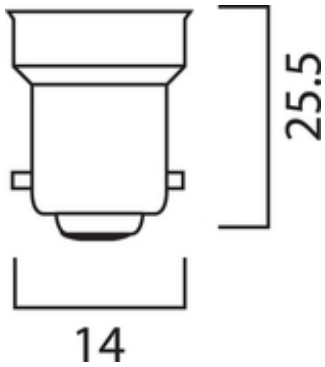

ToLEDo Candle

ToLEDo Candle Frosted 250LM B15 SL

0026921

Electrical data

kWh per 1000 hours burning time	4
Equivalent watt (W)	25
Watt (Rated) (W)	4
Watt (Nominal) (W)	4
Voltage (V)	220-240
Current (A)	0.024
Lamp power factor	0.7

Physical data

Weight (kg)	0.05
Lamp Length (mm) - C/L	102
Max. Lamp Diameter (mm) - D	38
Single packaging type	Box/Sleeve
Single package dimensions (L x W x H) (cm)	11.90 x 4.80 x 4.80
Inner package dimensions (L x W x H) (cm)	15.50 x 10.50 x 13.40
Inner package net weight (kg)	0.28
Outer package dimensions (L x W x H) (cm)	55.00 x 32.60 x 15.40

ToLEDo Candle

ToLEDo Candle Frosted 250LM B15 SL

0026921

TECHNICAL DRAWINGS

ENERGY LABEL

□