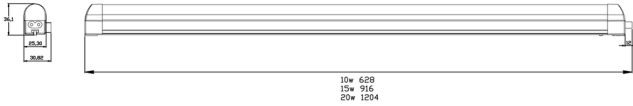

LS LED

LS LED 1200 20.5W 3000K

0050994

TECHNICAL DRAWINGS