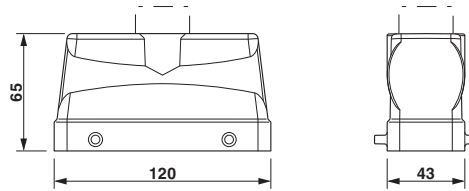

Technical data

Dimensions

Height	65 mm
Width	43 mm
Length	120 mm

Ambient conditions

Degree of protection of housing (IP)	IP65
Ambient temperature (operation)	-40 °C ... 125 °C

General

Note	For contact inserts HC-B24, BB46, BBB64, D64, DD108, M
Type	B24
Housing type	Sleeve housing
Locking type	For double locking latch
No. of cable outlets	1
Cable exit	Lateral
Screw connection	none
Type of the screw connection	1x M32
Housing material	Aluminum die-cast

Metal screw connection with cable bend protection and strain relief, thread length: 8 mm, cable sealing area: 18 - 27 mm, clamping area: 20 - 30 mm, SW 40, screw connection: M32

Plug for cable screw gland

Dimensioned drawing

Dimensional drawing

Phoenix Contact 2015 © - all rights reserved
<http://www.phoenixcontact.com>