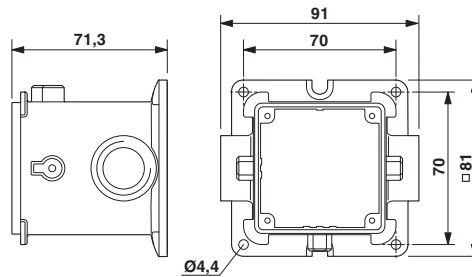

Technical data

Dimensions

Height	72 mm
Width	81 mm
Length	81 mm

Ambient conditions

Ambient temperature (operation)	-40 °C ... 125 °C
---------------------------------	-------------------

General

Type	DC-B6
Housing type	Box mounting bases
Color	pearl gray
Locking type	For double locking latch
No. of cable exits	2
Cable exit	Lateral
Screw connection	none
Type of the screw connection	With M25 thread
Protective cover	No
Housing material	Aluminum die-cast

Full screw connection

Cable gland - HC-M-KV-M25(11-16) - 1690574

Metal screw connection up to 5 bar, thread length: 7 mm, cable diameter: 11 - 16 mm, WAF 27, screw connection: M25

Cable gland - HC-M-KV-M25(14-21) - 1646007

Metal screw connection up to 5 bar, thread length: 7 mm, cable diameter: 14 - 21 mm, WAF 34, screw connection: M25

Protective cover

Dust protection cover - DC-B 6-CT-P - 1581078

DUPLICON snap-on dust protection cover, polyamide (can be coated)

T box - DC-B 6-HTC-M25-M25-M - 1581052

Accessories

Drawings

Dimensioned drawing

Dimensional drawing
