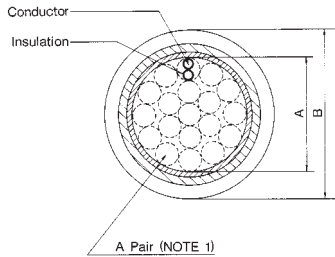

Flammability Rating: UL: VW-1

UL File No.: E65859, Style No.: 2789

3M Electronic Products Division

<http://www.3M.com/interconnects/>

Round-Jacketed, Shielded, Discrete Wire Cable

28 AWG Stranded, Twisted Pairs, PVC/PVC

KU-C-KM Series

Pairs	Insulation Thickness (mm)	Diameter (mm)	Jacket Thickness (mm)	A (mm)	B (mm)
7				3.0	5.5
10				3.6	6.0
13				4.1	6.5
18				5.0	7.4
20	0.10	0.58	0.90	5.1	7.5
25				5.7	8.1
34				6.6	9.0
40				7.4	9.9
50				8.1	10.6