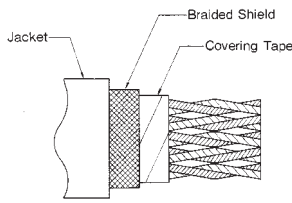

Flammability Rating: UL: VW-1

UL File No.: E65859, Style No.: 2789

3M Electronic Products Division

<http://www.3M.com/interconnects/>

Round-Jacketed, Shielded, Discrete Wire Cable

28 AWG Stranded, Twisted Pairs, PVC/PVC

KU-C-KM Series

Pairs	Insulation Thickness (mm)	Diameter (mm)	Jacket Thickness (mm)	A (mm)	B (mm)
7				3.0	5.5
10				3.6	6.0
13				4.1	6.5
18				5.0	7.4
20	0.10	0.58	0.90	5.1	7.5
25				5.7	8.1
34				6.6	9.0
40				7.4	9.9
50				8.1	10.6