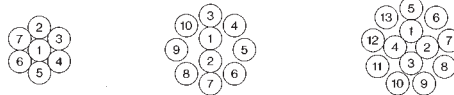

NO.		COLOR OF INSULATION		NO.		COLOR OF INSULATION		NO.		COLOR OF INSULATION	
1	BLACK	PINK	1	BLACK	PINK	1	BLACK	PINK	11	BLUE	WHITE
2	BROWN	PINK	2	BROWN	PINK	2	BROWN	PINK	12	VIOLET	WHITE
3	RED	PINK	3	BLACK	WHITE	3	RED	PINK	13	GRAY	WHITE
4	ORANGE	PINK	4	BROWN	WHITE	4	ORANGE	PINK			
5	YELLOW	PINK	5	RED	WHITE	5	BLACK	WHITE			
6	GREEN	PINK	6	GREEN	WHITE	6	BROWN	WHITE			
7	BLUE	PINK	7	YELLOW	WHITE	7	RED	WHITE			
			8	GREEN	WHITE	8	ORANGE	WHITE			
			9	BLUE	WHITE	9	YELLOW	WHITE			
			10	VIOLET	WHITE	10	GREEN	WHITE			

NO.		COLOR OF INSULATION			
6	GREEN	PINK	11	YELLOW	WHITE
7	BLACK	WHITE	12	GREEN	WHITE
8	BROWN	WHITE	13	BLUE	WHITE
9	RED	WHITE	14	VIOLET	WHITE
10	ORANGE	WHITE	15	GRAY	WHITE
11	YELLOW	WHITE	16	PINK	WHITE
12	GREEN	WHITE	17	BLACK	GRAY
13	BLUE	WHITE	18	BROWN	GRAY
14	VIOLET	WHITE			
15	GRAY	WHITE			
16	PINK	WHITE			
17	BLACK	GRAY			
18	BROWN	GRAY			

NO.		COLOR OF INSULATION			
6	GREEN	PINK	11	YELLOW	WHITE
7	BLUE	PINK	12	GREEN	WHITE
8	BLACK	WHITE	13	BLUE	WHITE
9	BROWN	WHITE	14	VIOLET	WHITE
10	RED	WHITE	15	GRAY	WHITE
11	ORANGE	WHITE	16	PINK	WHITE
12	YELLOW	WHITE	17	BLACK	GRAY
13	GREEN	WHITE	18	BROWN	GRAY
14	BLUE	WHITE	19	BROWN	GRAY
15	VIOLET	WHITE	20	RED	GRAY
16	GRAY	WHITE			
17	PINK	WHITE			
18	BLACK	GRAY			
19	BROWN	GRAY			
20	RED	GRAY			

NO.		COLOR OF INSULATION			
11	YELLOW	WHITE	26	ORANGE	VIOLET
12	GREEN	WHITE	27	YELLOW	VIOLET
13	BLUE	WHITE	28	BROWN	BLUE
14	VIOLET	WHITE	29	BROWN	BLUE
15	GRAY	WHITE	30	RED	BLUE
16	PINK	WHITE	31	ORANGE	BLUE
17	BLACK	GRAY	32	YELLOW	BLUE
18	BROWN	GRAY	33	GREEN	BLUE
19	RED	GRAY	34	VIOLET	BLUE
20	ORANGE	GRAY	35	PINK	BLUE
21	YELLOW	GRAY	36	BLACK	GREEN
22	GREEN	GRAY	37	BROWN	GREEN
23	BLUE	GRAY	38	RED	GREEN
24	VIOLET	GRAY	39	ORANGE	GREEN
25	PINK	GRAY	40	YELLOW	GREEN
26	BLACK	VIOLET	41	VIOLET	GREEN
27	BROWN	VIOLET	42	PINK	GREEN
28	BROWN	BLUE	43	BLACK	YELLOW
29	BROWN	BLUE	44	BROWN	YELLOW
30	RED	BLUE	45	RED	YELLOW
31	ORANGE	BLUE	46	ORANGE	YELLOW
32	YELLOW	BLUE	47	PINK	YELLOW
33	GREEN	BLUE	48	BLACK	ORANGE
34	VIOLET	BLUE	49	BROWN	ORANGE
			50	RED	ORANGE

NO.		COLOR OF INSULATION			
11	YELLOW	WHITE	26	ORANGE	VIOLET
12	GREEN	WHITE	27	YELLOW	VIOLET
13	BLUE	WHITE	28	BROWN	BLUE
14	VIOLET	WHITE	29	BROWN	BLUE
15	GRAY	WHITE	30	RED	BLUE
16	PINK	WHITE	31	ORANGE	BLUE
17	BLACK	GRAY	32	YELLOW	BLUE
18	BROWN	GRAY	33	GREEN	BLUE
19	RED	GRAY	34	VIOLET	BLUE
20	ORANGE	GRAY			
21	YELLOW	GRAY			
22	GREEN	GRAY			
23	BLUE	GRAY			
24	VIOLET	GRAY			
25	PINK	GRAY			
26	BLACK	VIOLET			
27	BROWN	VIOLET			
28	RED	VIOLET			
29	ORANGE	VIOLET			
30	YELLOW	VIOLET			
31	GREEN	VIOLET			
32	BLUE	VIOLET			
33	PINK	VIOLET			
34	BLACK	BLUE			

NO.		COLOR OF INSULATION			
1	BLACK	PINK	21	BROWN	VIOLET
2	BROWN	PINK	22	RED	VIOLET
3	BLACK	WHITE	23	BLACK	BLUE
4	BROWN	WHITE	24	BROWN	BLUE
5	RED	WHITE	25	RED	BLUE
6	ORANGE	WHITE	26	ORANGE	BLUE
7	YELLOW	WHITE	27	YELLOW	BLUE
8	GREEN	WHITE	28	GREEN	BLUE
9	BLUE	WHITE	29	VIOLET	BLUE
10	BLACK	GRAY	30	PINK	BLUE
11	BROWN	GRAY	31	BLACK	GREEN
12	RED	GRAY	32	BROWN	GREEN
13	ORANGE	GRAY	33	RED	GREEN
14	YELLOW	GRAY	34	ORANGE	GREEN
15	GREEN	GRAY	35	YELLOW	GREEN
16	BLUE	GRAY	36	VIOLET	GREEN
17	VIOLET	GRAY	37	PINK	GREEN
18	PINK	GRAY	38	BLACK	YELLOW
19	WHITE	GRAY	39	BROWN	YELLOW
20	BLACK	VIOLET	40	RED	YELLOW