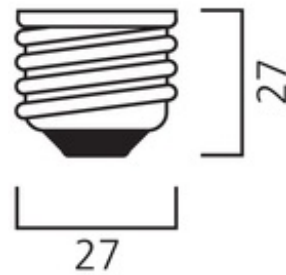

PRODUCT OVERVIEW

Light colour	828 Homelight
Technology	Halogen
Ordering number	0023724
Average life (Rated) (h)	2000
Energy class	D
Lamp shape	GLS A55
Lamp finish	Clear
Dimmable	Yes
Cap/Base	E27
Type	Classic 'A' Shape
EAN code	5410288237244
CRI (Ra)	100
Colour temperature (K)	2800
Luminous flux (Rated) (lm)	370
Watt (Nominal) (W)	28
Equivalent watt (W)	37
Voltage (V)	230

Electrical data

kWh per 1000 hours burning time	28
Watt (Rated) (W)	28
Watt (Nominal) (W)	28
Equivalent watt (W)	37
Voltage (V)	230
Lamp power factor	1

Physical data

Weight (kg)	0.03
Lamp Length (mm) - C/L	100
Max. Lamp Diameter (mm) - D	56
Single packaging type	Box/Sleeve
Single package dimensions (L x W x H) (cm)	9.60 x 5.50 x 5.50
Inner package dimensions (L x W x H) (cm)	28.00 x 11.00 x 10.00
Inner package net weight (kg)	0.30
Outer package dimensions (L x W x H) (cm)	59.00 x 30.50 x 22.50

Classic ECO A55

CLECO A55 230V 28W E27 SV1

0023724

TECHNICAL DRAWINGS

Classic ECO A55

E27

ENERGY LABEL