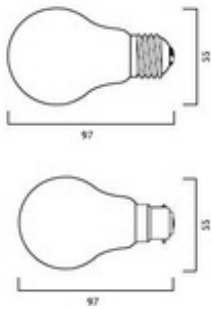

Classic ECO A55

CLECO A55 230V 28W E27 SV1

0023724

TECHNICAL DRAWINGS

Classic ECO A55