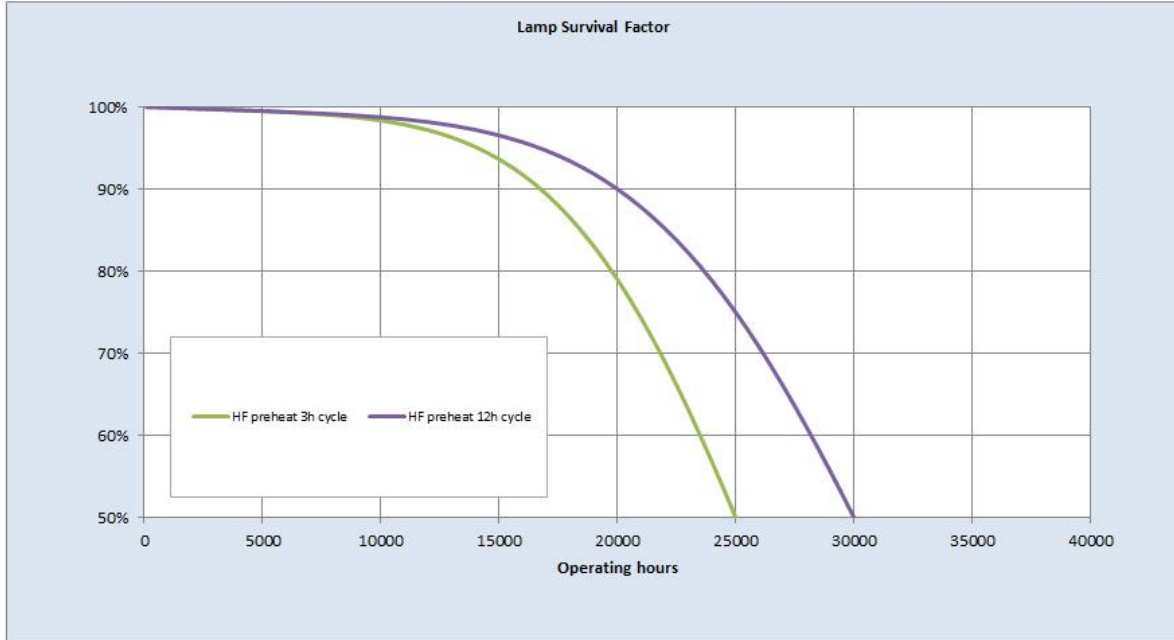

Survival data