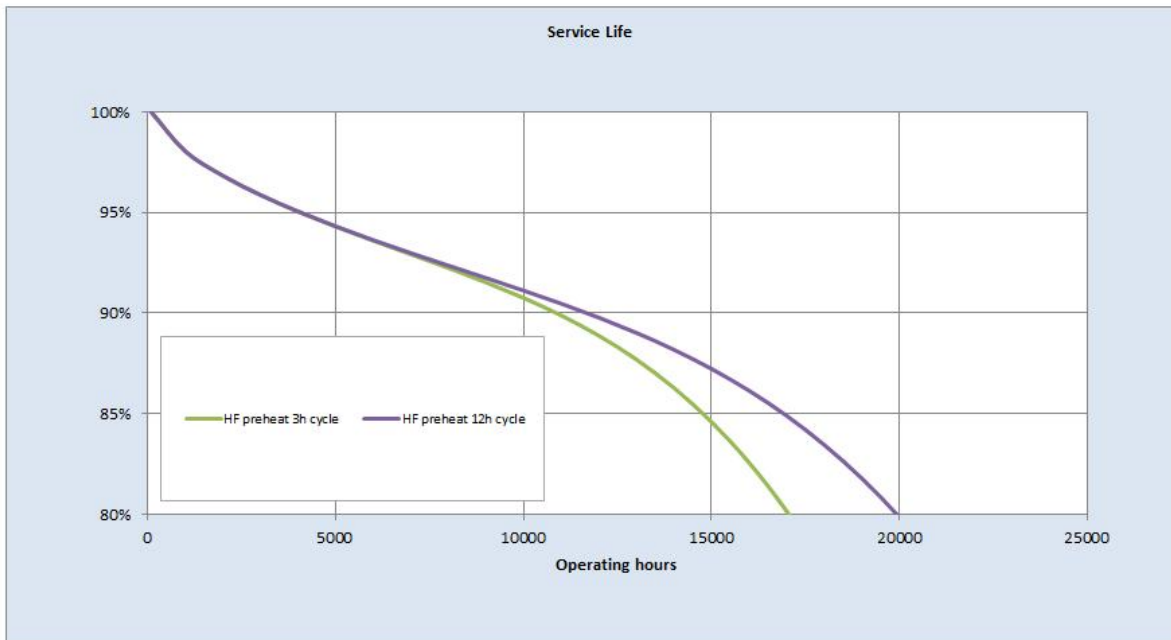

Service life data