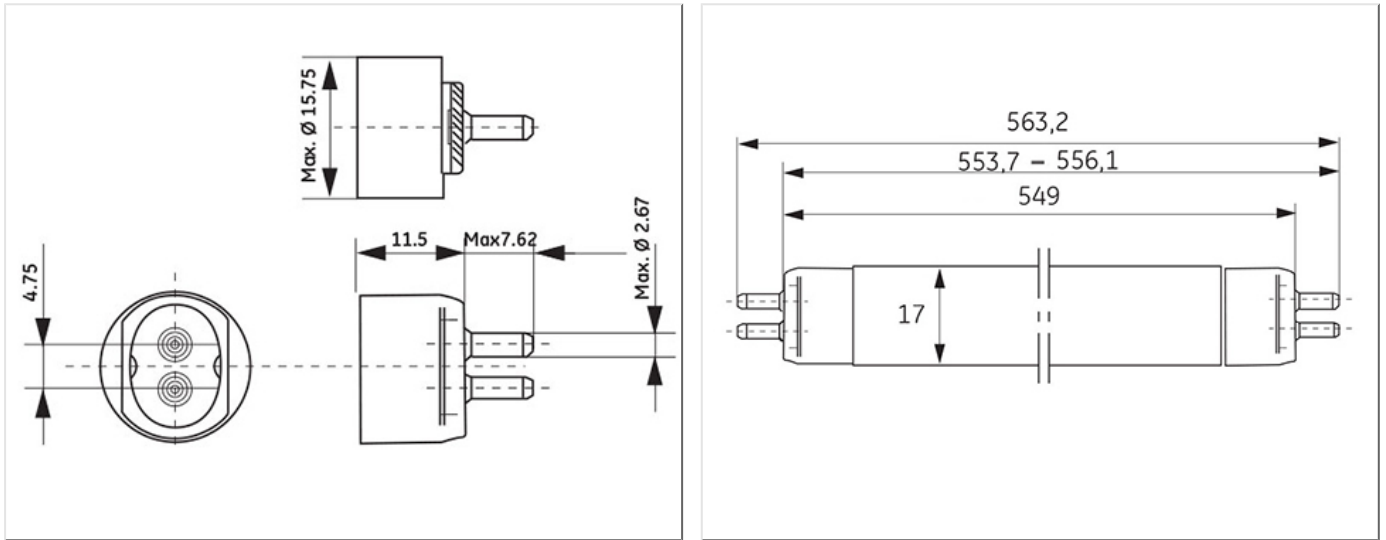

Technical drawing