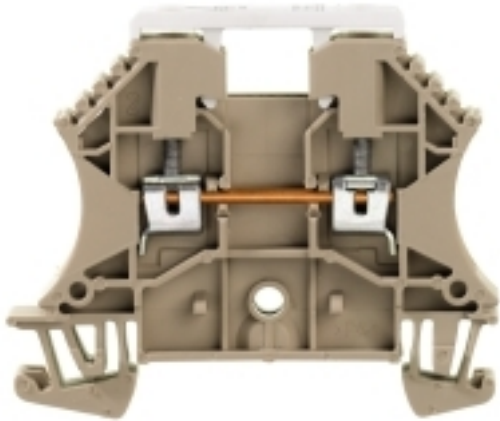

**W-Series
WDU 2.5/TC TYP B**

Weidmüller Interface GmbH & Co. KG
Klingenbergstraße 16
D-32758 Detmold
Germany
Fon: +49 5231 14-0
Fax: +49 5231 14-292083
www.weidmueller.com

The versatile and extensive range of products - from 0.05 mm² to 300 mm² - means that you have diverse options for your applications at your disposal. Hardened steel for mechanical strength and high-quality tinned copper for optimum conductivity. All materials comply with RoHS requirements and have been tested to current environment guidelines.

General ordering data

Type	WDU 2.5/TC TYP B
Order No.	1033700000
Version	W-Series, Feed-through terminal, Thermocouple, Rated cross-section: 2.5 mm², Screw connection
GTIN (EAN)	4008190160128
Qty.	50 pc(s).