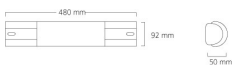

Elite shaverlight (with push plate and shaver socket)

ELITE CHROME 11W LYNX-S PUSH PLATE+SHAVER

0053401

CRI (Ra)	80
Distribution type	Symmetric
Light colour	Warm white
Adjustable chromaticity	N

Electrical data

Control gear mounting	Integral
Control gear type	Conventional
Electrical protection	Class II
Energy efficiency level	A
kWh per 1000 hours burning time	14
Mains voltage (V)	100-240V~

Physical data

Colour	Chrome
Diffuser finish	Opal
Nominal Product Height (mm)	92
IP rating	IP21
Nominal Product Length (mm)	480
Weight (kg)	1.354
Nominal Product Width (mm)	50

Packaging

Product EAN number	5410288534015
Packaging single height (cm)	53.0
Packaging single length (cm)	5.4
Single packaging type	Carton
Packaging single width (cm)	12.0
Units per outer package	1
Packaging outer height (cm)	5.4
Packaging outer length (cm)	53.0
Packaging outer width (cm)	12.0

TECHNICAL DRAWINGS