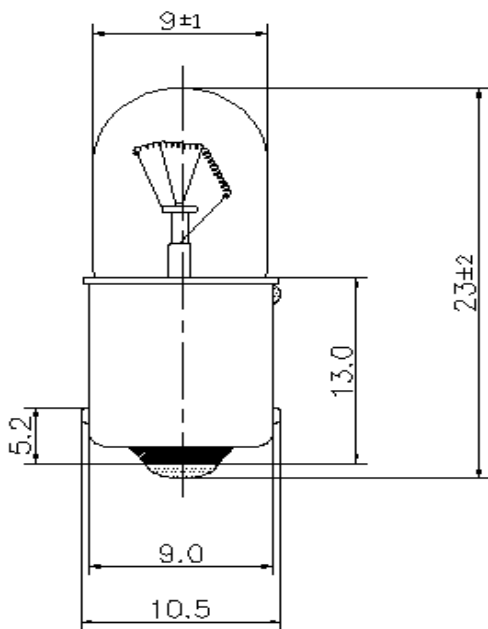

Datasheet

RS Pro BA9s Filament Indicator Lamp, Clear, 24 V, 83 mA, 10000h

RS Stock No: **577-471**

Product Details

RS Pro BA9s filament indicator lamp comes with clear lens. It performs at a rated voltage of 24 V and current of 83 mA from a stabilised 50 Hz AC supply. The lamp has 10000 h life. The power consumption may vary up to $\pm 10\%$ compared to the listed values at the rated supply voltage.

Features and Benefits

- Ambient temperature is in the range +20 to +25°C
- No mechanical vibration is present
- 5% below will significantly increase lamp life

Specifications:

Current Rating	83 mA
Diameter	9 mm
Lamp Base	BA9s
Lamp Size	T9
Length	23 mm
Lens Colour	Clear
Life Hours	10000 h
Luminosity	6.3 lm
Voltage Rating	24 V

RS Stock No.	577-471
--------------	---------

DRAWING

Unit : mm

1. Structure	Bulb Type	T9 Clear
	Bulb Diameter	9±1mm
	Length	23±2mm
	Base Type	BA9S
2. Design Characteristics	Voltage	24V
	Wattage	2W±10%
	Amperage	83.333mA±10%
	Filament Type	C-2F
		Vacuum type
Life Hours	10,000Hrs	