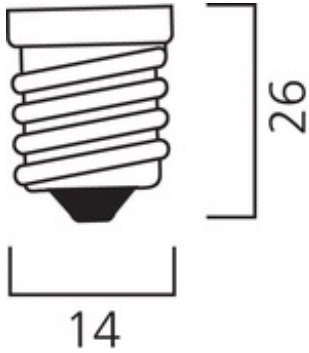

Mini-Lynx Fast-Start

ML FAST-START 827 E14 11W SLV

0035106

DATA TABLE

General data

Dry applications use only	Yes
Technology	Compact Fluorescent
Ordering number	0035106
Energy saving lamp	Yes
Average life (Rated) (h)	10000
Energy class	A
Average life (Nominal) (h)	10000
Lamp finish	FROSTED
Lamp shape	STICK
Dimmable	No
Cap/Base	E14
Type	STICK
EAN code	5410288351063
E-number FI	4940277
E-number SE	8357537
Product name	ML FAST-START 827 E14 11W SLV
Lamp mercury content (mg)	<2.5
Starting time (max) (s)	< 1.0 Sec
Warm-up time to 60% of full light (max) (s)	< 40 s
Control gear required	NO
IEC Reference	IEC 60968
IEC Reference 2	IEC 60969
IEC Reference 3	IEC 55015
ILCOS code	FBTH-11/27/1b-E14-48/102
Intended purpose	General lighting
No. of switching cycles before premature failure (min)	30000
Special purpose lamp	No
Transformer required	No
Sales pack quantity	10
Optimal operating condition (°C)	25° C, cap-up, Stated lumen output may vary if operated in non-standard position

Mini-Lynx Fast-Start

ML FAST-START 827 E14 11W SLV

0035106

Optical data

Light colour	827 Homelight
CRI (Ra)	80
Colour temperature (K)	2700
Lumen maintenance at end of nominal life (%)	= 75 %
Luminous flux (Rated) (lm)	600
Luminous flux (Nominal) (lm)	600
Chromaticity coordinate Y	0.420
Chromaticity coordinate X	0.463

Physical data

Lamp Length (mm) - C/L	102
Lamp Diameter (mm) - D	48

Mini-Lynx Fast-Start

ML FAST-START 827 E14 11W SLV

0035106

TECHNICAL DRAWINGS

ENERGY LABEL