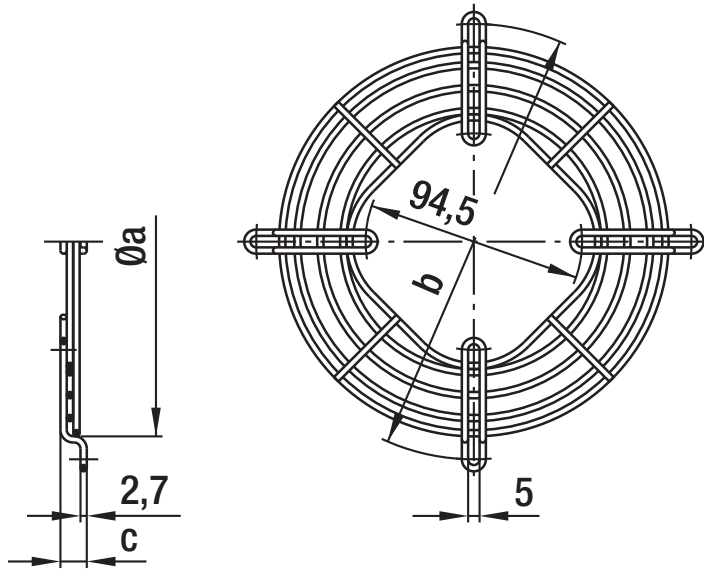

Guard grilles

– **Material:** Steel, galvanized and blue chromated

Guard grilles

Part no.	Size	Max. blade angle α at "V"	Max. blade angle α at "A"	a	b	c
50967-2-4039	154	34°	34°	170.0	190.0	11.5
50968-2-4039	172	34°	34°	188.0	208.0	11.5
50969-2-4039	200	34°	28°	214.0	236.0	11.5
50970-2-4039	230	28°	28°	246.0	266.0	17.5
50971-2-4039	254	28°	28°	270.0	290.0	17.5