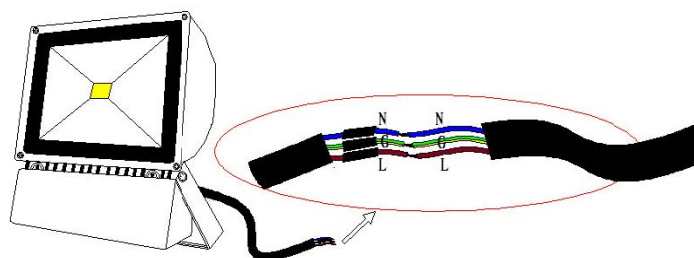

CE RoHS✓

Specification:

ENGLISH

SPECIFICATIONS	
Watt	200W
Work Voltage	AC85-265V
Configuration Size	L610*W292*H115mm
Light Color	cool white
Color Temperature	6000-6500K
LED Angle	120°
Led Luminous Efficiency	≥80-90 lm/w
Led Flux	≥16000-18000lm
Lamp's Efficiency (%)	> 90%
Life Span	50000H
Protection Degree	IP65

Dimensions:

How to assemble:

- Step 1:

- Step 2:

- Step 3: