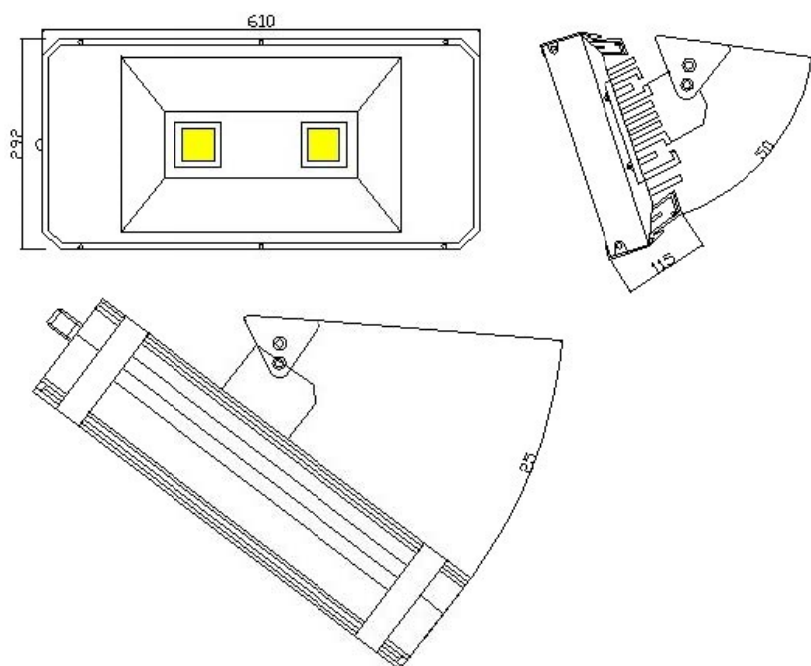

CE RoHS✓

Specification:

ENGLISH

SPECIFICATIONS	
Watt	200W
Work Voltage	AC85-265V
Configuration Size	L610*W292*H115mm
Light Color	cool white
Color Temperature	6000-6500K
LED Angle	120°
Led Luminous Efficiency	≥80-90 lm/w
Led Flux	≥16000-18000lm
Lamp's Efficiency (%)	> 90%
Life Span	50000H
Protection Degree	IP65

Dimensions:

How to assemble:

- Step 1:

- Step 2:

- Step 3: